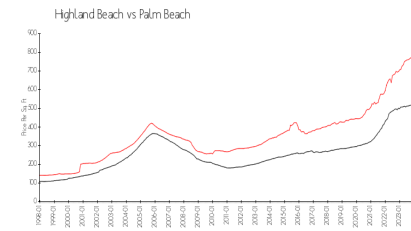

Market Information

Parker Highland East: $1567/sq. ft.
Highland Beach: $801/sq. ft.

Highland Beach: $801/sq. ft.
Palm Beach: $475/sq. ft.

Inventory for Sale

Parker Highland East	11%
Highland Beach	3%
Palm Beach	3%

Avg. Time to Close Over Last 12 Months

Parker Highland East	40 days
Highland Beach	70 days
Palm Beach	56 days