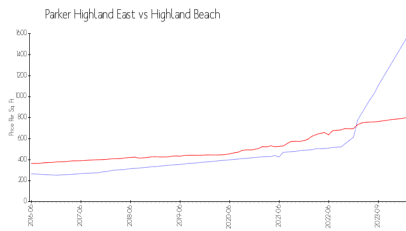

Built in 1981 - 26 units - 8 floors

Market Information

Parker Highland East: \$1567/sq. ft.
Highland Beach: \$801/sq. ft.

Highland Beach: \$801/sq. ft.
Palm Beach: \$475/sq. ft.

Inventory for Sale

Parker Highland East	11%
Highland Beach	3%
Palm Beach	3%