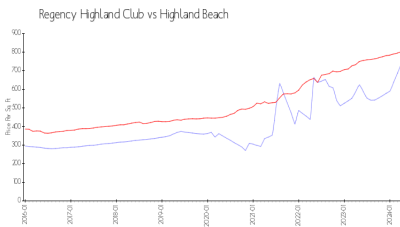

Market Information

Regency Highland Club: $737/sq. ft.
Highland Beach: $801/sq. ft.

Highland Beach: $801/sq. ft.
Palm Beach: $475/sq. ft.

Inventory for Sale

Regency Highland Club: 1%
Highland Beach: 3%
Palm Beach: 3%

Avg. Time to Close Over Last 12 Months

Regency Highland Club: 56 days
Highland Beach: 70 days
Palm Beach: 56 days