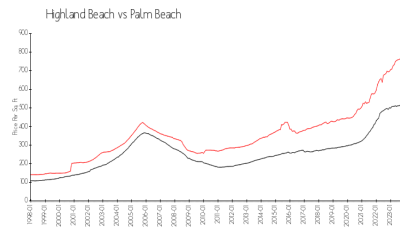

Market Information

Regency Highland Club: $737/sq. ft.
Highland Beach: $801/sq. ft.

Highland Beach: $801/sq. ft.
Palm Beach: $475/sq. ft.

Inventory for Sale

Regency Highland Club: 1%
Highland Beach: 3%
Palm Beach: 3%

Avg. Time to Close Over Last 12 Months

Regency Highland Club: 56 days
Highland Beach: 70 days
Palm Beach: 56 days