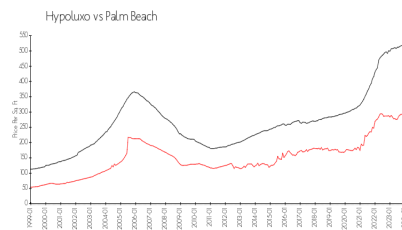

## Market Information

Half Moon Bay 7020 & 7030: \$292/sq. ft.  
 Hypoluxo: \$280/sq. ft.

Hypoluxo: \$280/sq. ft.  
 Palm Beach: \$475/sq. ft.