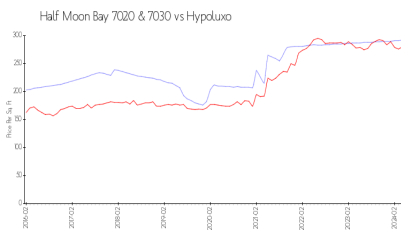

## Market Information

Half Moon Bay 7020 & 7030: \$292/sq. ft.  
 Hypoluxo: \$280/sq. ft.

Hypoluxo: \$280/sq. ft.  
 Palm Beach: \$475/sq. ft.