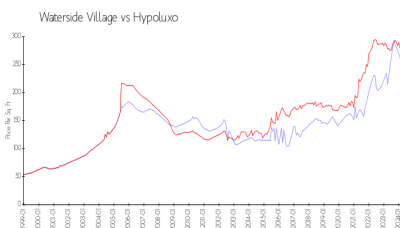

Market Information

Waterside Village: $259/sq. ft.
Hypoluxo: $280/sq. ft.

Hypoluxo: $280/sq. ft.
Palm Beach: $475/sq. ft.

Inventory for Sale

Waterside Village
Hypoluxo
0%%

Palm Beach

Avg. Time to Close Over Last 12 Months

Waterside Village	30 days
Hypoluxo	64 days
Palm Beach	56 days