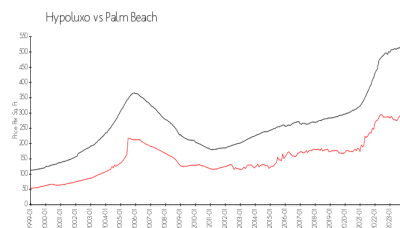

Market Information

Waterside Village: $259/sq. ft.
Hypoluxo: $280/sq. ft.

Hypoluxo: $280/sq. ft.
Palm Beach: $475/sq. ft.

Inventory for Sale

Waterside Village
Hypoluxo
0%%

Palm Beach

Avg. Time to Close Over Last 12 Months

Waterside Village	30 days
Hypoluxo	64 days
Palm Beach	56 days