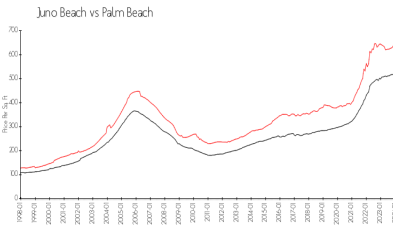

Market Information

Greenbrier: $362/sq. ft.
Juno Beach: $642/sq. ft.

Juno Beach: $642/sq. ft.
Palm Beach: $475/sq. ft.

Inventory for Sale

Greenbrier
Juno Beach
0%%

Palm Beach

Avg. Time to Close Over Last 12 Months

Greenbrier -31 days
Juno Beach 92 days
Palm Beach 56 days