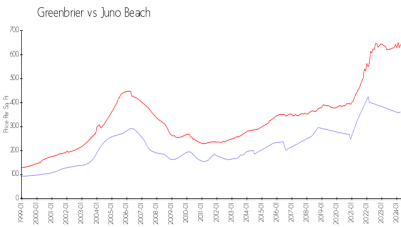

Market Information

Greenbrier: $362/sq. ft.
Juno Beach: $642/sq. ft.

Juno Beach: $642/sq. ft.
Palm Beach: $475/sq. ft.

Inventory for Sale

Greenbrier
Juno Beach
0%%

Palm Beach

Avg. Time to Close Over Last 12 Months

Greenbrier -31 days
Juno Beach 92 days
Palm Beach 56 days