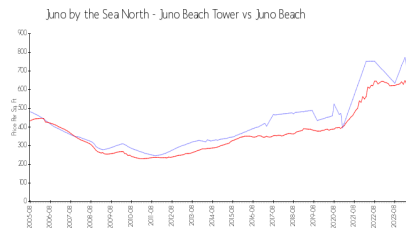

## Market Information

Juno by the Sea North \$866/sq. ft.  
 - Juno Beach Tower:  
 Juno Beach: \$642/sq. ft.

Juno Beach: \$642/sq. ft.  
 Palm Beach: \$475/sq. ft.