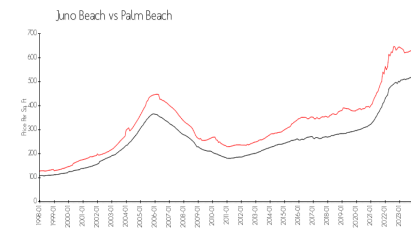

## Market Information

Juno by the Sea North \$866/sq. ft.  
 - Juno Beach Tower:  
 Juno Beach: \$642/sq. ft.

Juno Beach: \$642/sq. ft.  
 Palm Beach: \$475/sq. ft.