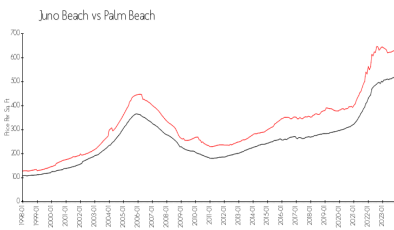

## Market Information

Ocean Royale (North & South): \$876/sq. ft.  
 Juno Beach: \$642/sq. ft.

Juno Beach: \$642/sq. ft.  
 Palm Beach: \$475/sq. ft.