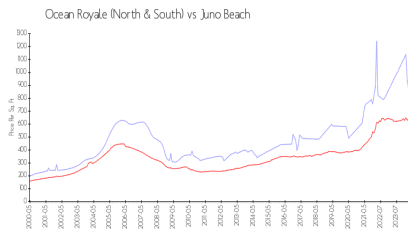

## Market Information

Ocean Royale (North & South): \$876/sq. ft.  
 Juno Beach: \$642/sq. ft.

Juno Beach: \$642/sq. ft.  
 Palm Beach: \$475/sq. ft.