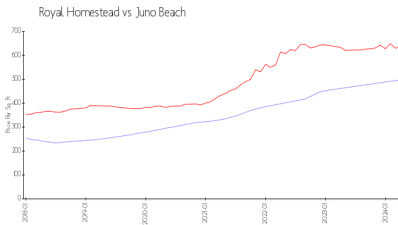

Royal Homestead Condominium Association
70 Celestial Way
Juno Beach, Florida 33408
(561) 622 - 3749
<https://royalhomestead.com/>

Built in 1973 - 36 units - 3 floors

Market Information

Royal Homestead: \$497/sq. ft.
Juno Beach: \$642/sq. ft.