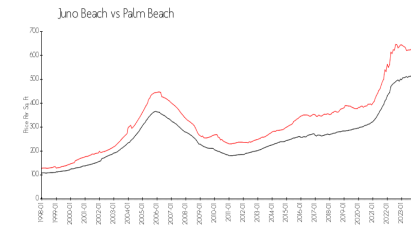

Market Information

Royal Homestead: $497/sq. ft.
Juno Beach: $642/sq. ft.

Juno Beach: $642/sq. ft.
Palm Beach: $475/sq. ft.

Inventory for Sale

Royal Homestead
Juno Beach
0%%

Palm Beach

Avg. Time to Close Over Last 12 Months

Royal Homestead 228 days
Juno Beach 92 days
Palm Beach 56 days