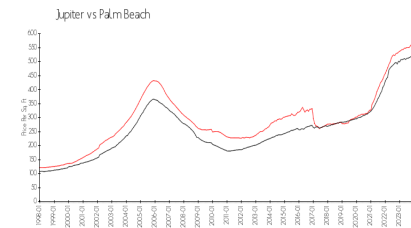

The Admiral At Jupiter Yacht Club Condominium Association, Inc.
 400 N US Highway 1
 Tequesta, FL 33469
 (561) 743-1674

Built in 2003 - 23 units - 6 floors

Market Information

Admiral at Jupiter Yacht Club: \$833/sq. ft.
 Jupiter: \$557/sq. ft.