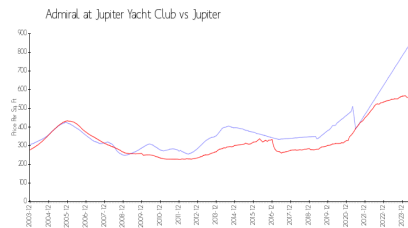

Admiral at Jupiter Yacht Club

500 S US Hwy 1, Jupiter, FL, Palm Beach 33477

Building Information

Number of units:	23
Number of active listings for rent:	1
Number of active listings for sale:	2
Building inventory for sale:	8%
Number of sales over the last 12 months:	0
Number of sales over the last 6 months:	0
Number of sales over the last 3 months:	0

The Admiral At Jupiter Yacht Club Condominium Association, Inc.
 400 N US Highway 1
 Tequesta, FL 33469
 (561) 743-1674

Built in 2003 - 23 units - 6 floors

Market Information

Admiral at Jupiter Yacht Club: \$833/sq. ft.
 Jupiter: \$557/sq. ft.