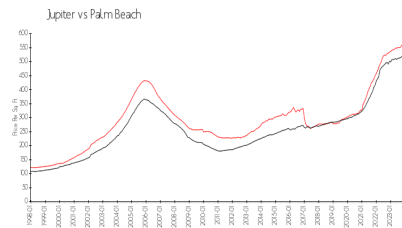

Market Information

Broadview (100 200&300): $520/sq. ft.
Jupiter: $557/sq. ft.

Jupiter: $557/sq. ft.
Palm Beach: $475/sq. ft.

Inventory for Sale

Broadview (100 200&300)
Jupiter
0%%

Palm Beach

Avg. Time to Close Over Last 12 Months

Broadview (100 200&300) 16 days
Jupiter 65 days
Palm Beach 56 days