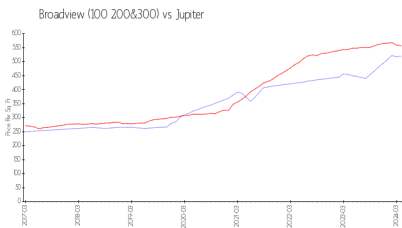

Broadview (100 200&300)

100 Intracoastal Pl, Jupiter, FL, Palm Beach 33469

Building Information

Number of units: 120
 Number of active listings for rent: 2
 Number of active listings for sale: 0
 Building inventory for sale:
 Number of sales over the last 12 months: 6%
 Number of sales over the last 6 months: 3
 Number of sales over the last 3 months: 2

Broadview Condominium Association, Inc
 100 Intracoastal Place # 506
 Jupiter, FL 33469
 (561) 744-3950

Built in 1976 - 120 units - 5 floors

Market Information

Broadview (100 200&300): \$520/sq. ft.
 Jupiter: \$557/sq. ft.