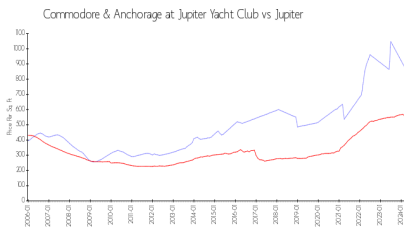

## Market Information

Commodore & Anchorage at Jupiter Yacht Club: \$858/sq. ft.  
 Jupiter: \$557/sq. ft.

Jupiter: \$557/sq. ft.  
 Palm Beach: \$475/sq. ft.