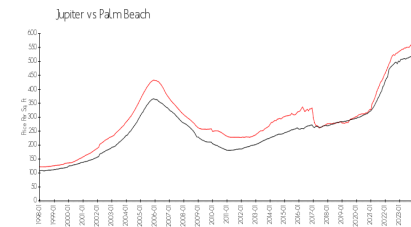

## Market Information

Commodore & Anchorage at Jupiter Yacht Club: \$858/sq. ft.  
 Jupiter: \$557/sq. ft.

Jupiter: \$557/sq. ft.  
 Palm Beach: \$475/sq. ft.