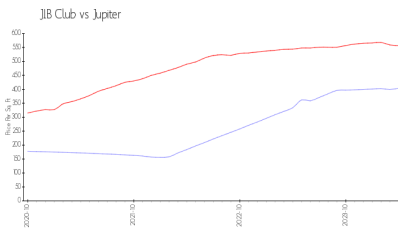

JIB Club

50 Beach Rd, Jupiter, FL, Palm Beach 33469

Building Information

Number of units: 20
Number of active listings for rent: 0
Number of active listings for sale: 0
Building inventory for sale:
Number of sales over the last 12 months: 0%
Number of sales over the last 6 months: 0
Number of sales over the last 3 months: 0

Condo the Jib Club
46 Beach Rd
Jupiter, FL 33469
(561) 747-8315
(561) 746-4300

Built in 1981 - 20 units - 5 floors

Market Information

JIB Club: \$403/sq. ft.
Jupiter: \$557/sq. ft.

Jupiter: \$557/sq. ft.
Palm Beach: \$475/sq. ft.