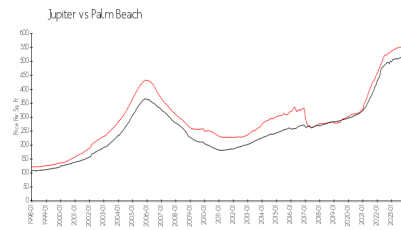

Condo the Jib Club
46 Beach Rd
Jupiter, FL 33469
(561) 747-8315
(561) 746-4300

Built in 1981 - 20 units - 5 floors

Market Information

JIB Club: \$403/sq. ft.
Jupiter: \$557/sq. ft.

Jupiter: \$557/sq. ft.
Palm Beach: \$475/sq. ft.

Inventory for Sale

JIB Club
Jupiter
0%%

Palm Beach

Avg. Time to Close Over Last 12 Months

JIB Club 31 days
Jupiter 65 days
Palm Beach 56 days