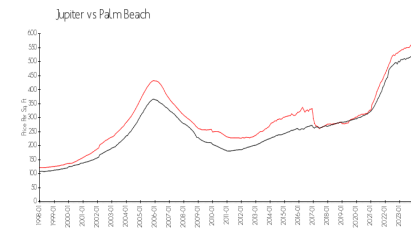

Jupiter Bay East

275 Palm Av, Jupiter, FL, Palm Beach 33477

Building Information

Number of units:	135
Number of active listings for rent:	7
Number of active listings for sale:	3
Building inventory for sale:	2%
Number of sales over the last 12 months:	7
Number of sales over the last 6 months:	2
Number of sales over the last 3 months:	2

Jupiter Bay East Condo Association
275 Palm Ave, #D105, Jupiter, FL 33477
(561) 746-5857
<http://www.jupiterbaycondoassoc.com/id63.html>

Built in 1988 - 135 units - 5 floors

Market Information

Jupiter Bay East: \$476/sq. ft.
Jupiter: \$557/sq. ft.