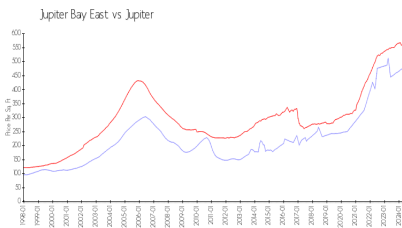

Market Information

Jupiter Bay East: $476/sq. ft.
Jupiter: $557/sq. ft.

Jupiter: $557/sq. ft.
Palm Beach: $475/sq. ft.

Inventory for Sale

Jupiter Bay East	2%
Jupiter	3%
Palm Beach	3%

Avg. Time to Close Over Last 12 Months

Jupiter Bay East	69 days
Jupiter	66 days
Palm Beach	56 days