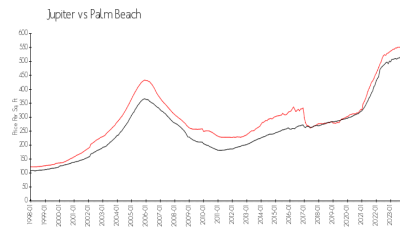

Ocean at the Bluffs South (101 to 701)

101 S Seas Dr, Jupiter, FL, Palm Beach 33477

Building Information

Number of units: 198
 Number of active listings for rent: 8
 Number of active listings for sale: 6
 Building inventory for sale: 3%
 Number of sales over the last 12 months: 4
 Number of sales over the last 6 months: 3
 Number of sales over the last 3 months: 2

Ocean At the Bluffs South
 Address: 401 S Seas Dr,
 Jupiter, FL 33477
 Phone: +1 561-746-3422
<https://www.thebluffsceansouth.com/>

Built in 1985 - 198 units - 5 floors

Market Information

Ocean at the Bluffs South (101 to 701): \$438/sq. ft.
 Jupiter: \$557/sq. ft.