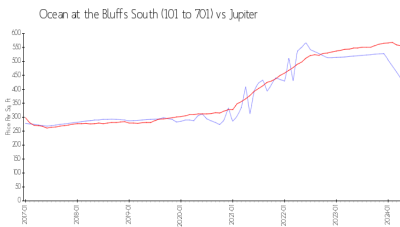

Ocean at the Bluffs South (101 to 701)

101 S Seas Dr, Jupiter, FL, Palm Beach 33477

Building Information

Number of units: 198
 Number of active listings for rent: 8
 Number of active listings for sale: 6
 Building inventory for sale: 3%
 Number of sales over the last 12 months: 4
 Number of sales over the last 6 months: 3
 Number of sales over the last 3 months: 2

Ocean At the Bluffs South
 Address: 401 S Seas Dr,
 Jupiter, FL 33477
 Phone: +1 561-746-3422
<https://www.thebluffsceansouth.com/>

Built in 1985 - 198 units - 5 floors

Market Information

Ocean at the Bluffs South (101 to 701): \$438/sq. ft.
 Jupiter: \$557/sq. ft.