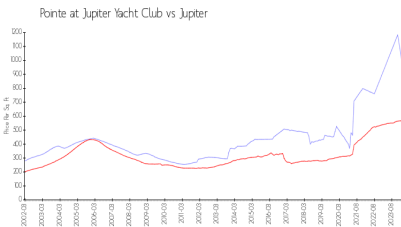

Market Information

Pointe at Jupiter Yacht Club: $925/sq. ft.
Club:
Jupiter: $557/sq. ft.

Jupiter: $557/sq. ft.
Palm Beach: $475/sq. ft.

Inventory for Sale

Pointe at Jupiter Yacht Club	4%
Jupiter	3%
Palm Beach	3%

Avg. Time to Close Over Last 12 Months

Pointe at Jupiter Yacht Club	18 days
Jupiter	66 days
Palm Beach	56 days