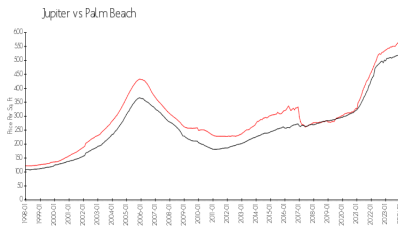

Market Information

Pointe at Jupiter Yacht Club: $925/sq. ft.
Club:
Jupiter: $557/sq. ft.

Jupiter: $557/sq. ft.
Palm Beach: $475/sq. ft.

Inventory for Sale

Pointe at Jupiter Yacht Club	4%
Jupiter	3%
Palm Beach	3%

Avg. Time to Close Over Last 12 Months

Pointe at Jupiter Yacht Club	18 days
Jupiter	66 days
Palm Beach	56 days