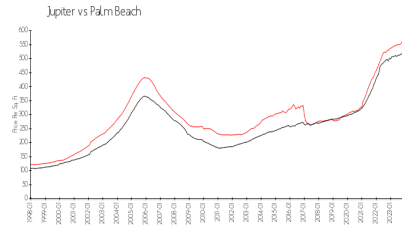

## Market Information

Sea Colony: \$465/sq. ft.  
 Jupiter: \$557/sq. ft.

Jupiter: \$557/sq. ft.  
 Palm Beach: \$475/sq. ft.