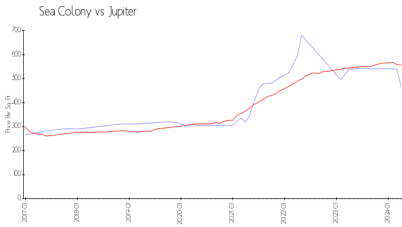

Market Information

Sea Colony: $465/sq. ft.
Jupiter: $557/sq. ft.

Jupiter: $557/sq. ft.
Palm Beach: $475/sq. ft.

Inventory for Sale

Sea Colony 1%
Jupiter 3%
Palm Beach 3%

Avg. Time to Close Over Last 12 Months

Sea Colony 65 days
Jupiter 65 days
Palm Beach 56 days