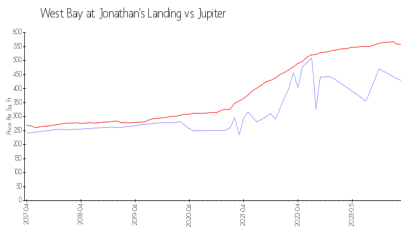

Market Information

West Bay at Jonathan's Landing:	$428/sq. ft.	Jupiter:	$557/sq. ft.
Jupiter:	$557/sq. ft.	Palm Beach:	$475/sq. ft.

Inventory for Sale

West Bay at Jonathan's Landing	3%
Jupiter	3%
Palm Beach	3%

Avg. Time to Close Over Last 12 Months

West Bay at Jonathan's Landing	55 days
Jupiter	65 days
Palm Beach	56 days