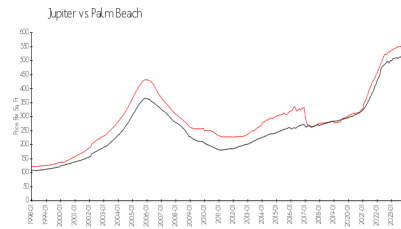

Market Information

West Bay at Jonathan's Landing:	$428/sq. ft.	Jupiter:	$557/sq. ft.
Jupiter:	$557/sq. ft.	Palm Beach:	$475/sq. ft.

Inventory for Sale

West Bay at Jonathan's Landing	3%
Jupiter	3%
Palm Beach	3%

Avg. Time to Close Over Last 12 Months

West Bay at Jonathan's Landing	55 days
Jupiter	65 days
Palm Beach	56 days