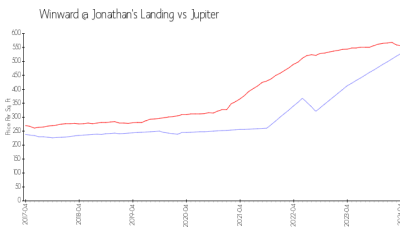

Winward @ Jonathan's Landing

3508-3736 Freshwater Dr, Jupiter, FL, Palm Beach 33477

Building Information

Number of units: 40
 Number of active listings for rent: 1
 Number of active listings for sale: 0
 Building inventory for sale:
 Number of sales over the last 12 months: 0%
 Number of sales over the last 6 months: 0
 Number of sales over the last 3 months: 0

WINDWARD VILLAGE
 Sunrise Property, LLC,
 19940 Mona Road, Suite #5,
 Jupiter, FL 33459
 (561) 575-7792

Built in 1981 - 40 units - 1 floor

Market Information

Winward @ Jonathan's \$528/sq. ft.
 Landing:
 Jupiter: \$557/sq. ft.