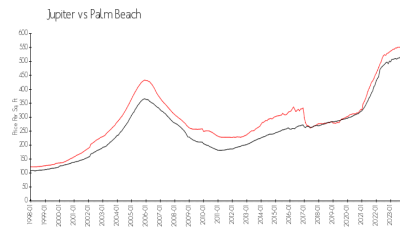

Market Information

Winward @ Jonathan's $528/sq. ft.
Landing:
Jupiter: $557/sq. ft.

Jupiter: $557/sq. ft.
Palm Beach: $475/sq. ft.

Inventory for Sale

Winward @ Jonathan's Landing
Jupiter
0%

Palm Beach

Avg. Time to Close Over Last 12 Months

Winward @ Jonathan's Landing 92 days
Jupiter 65 days
Palm Beach 56 days