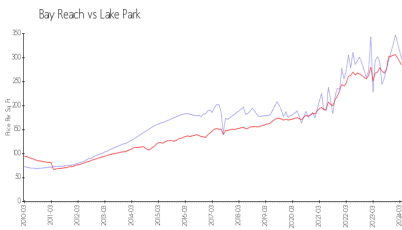

Bay Reach
Address 1001 Lake Shore Dr
Lake Park, Florida 33403
Phone +1 561-845-0755

Built in 2004 - 220 units - 2 floors

Market Information

Bay Reach: \$294/sq. ft.
Lake Park: \$284/sq. ft.

Lake Park: \$284/sq. ft.
Palm Beach: \$475/sq. ft.