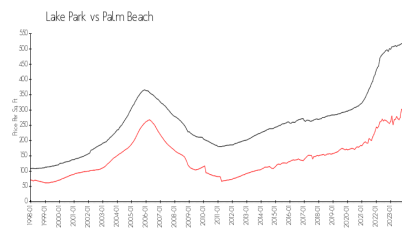

Market Information

Bay Reach: $294/sq. ft.
Lake Park: $284/sq. ft.

Lake Park: $284/sq. ft.
Palm Beach: $475/sq. ft.

Inventory for Sale

Bay Reach	3%
Lake Park	5%
Palm Beach	3%

Avg. Time to Close Over Last 12 Months

Bay Reach	48 days
Lake Park	47 days
Palm Beach	56 days