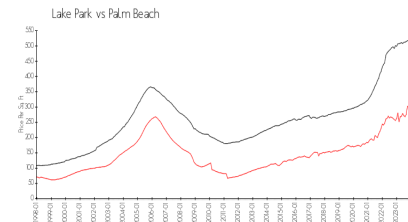

## Market Information

Lake Harbour Towers: \$337/sq. ft.  
Lake Park: \$284/sq. ft.

Lake Park: \$284/sq. ft.  
Palm Beach: \$475/sq. ft.