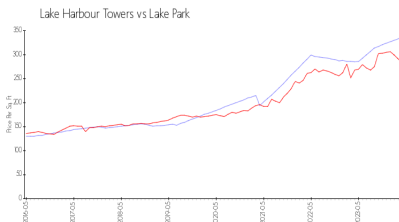

## Market Information

Lake Harbour Towers: \$337/sq. ft.  
Lake Park: \$284/sq. ft.

Lake Park: \$284/sq. ft.  
Palm Beach: \$475/sq. ft.