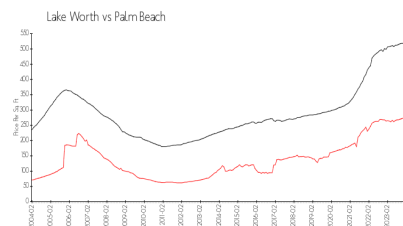

Built in 1999 - 240 units - 2 floors

Market Information

SmithBrooke: \$309/sq. ft.
Lake Worth: \$302/sq. ft.

Lake Worth: \$302/sq. ft.
Palm Beach: \$475/sq. ft.

Inventory for Sale

SmithBrooke	1%
Lake Worth	4%
Palm Beach	3%