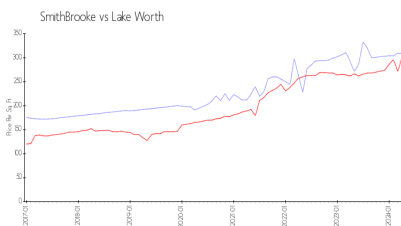

SmithBrooke

6935-6987 Thicket Trce, Lake Worth, FL, Palm Beach 33467

Building Information

Number of units:	240
Number of active listings for rent:	3
Number of active listings for sale:	3
Building inventory for sale:	1%
Number of sales over the last 12 months:	13
Number of sales over the last 6 months:	6
Number of sales over the last 3 months:	3

Built in 1999 - 240 units - 2 floors

Market Information

SmithBrooke: \$309/sq. ft.
Lake Worth: \$302/sq. ft.

Lake Worth: \$302/sq. ft.
Palm Beach: \$475/sq. ft.

Inventory for Sale

SmithBrooke	1%
Lake Worth	4%
Palm Beach	3%