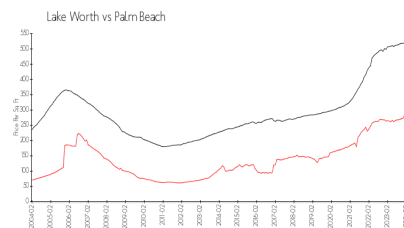

Market Information

Tower Vallandry of Ibis Isle: $1439/sq. ft.
Lake Worth: $302/sq. ft.

Lake Worth: $302/sq. ft.
Palm Beach: $475/sq. ft.

Inventory for Sale

Tower Vallandry of Ibis Isle	4%
Lake Worth	4%
Palm Beach	3%

Avg. Time to Close Over Last 12 Months

Tower Vallandry of Ibis Isle	n/a
Lake Worth	44 days
Palm Beach	56 days