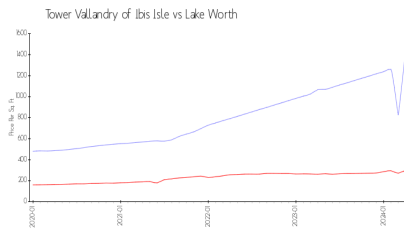

Market Information

Tower Vallandry of Ibis Isle: $1439/sq. ft.
Lake Worth: $302/sq. ft.

Lake Worth: $302/sq. ft.
Palm Beach: $475/sq. ft.

Inventory for Sale

Tower Vallandry of Ibis Isle	4%
Lake Worth	4%
Palm Beach	3%

Avg. Time to Close Over Last 12 Months

Tower Vallandry of Ibis Isle	n/a
Lake Worth	44 days
Palm Beach	56 days