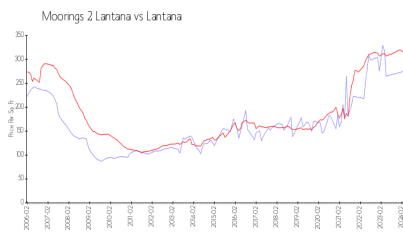

Market Information

Moorings 2 Lantana: $279/sq. ft.
Lantana: $313/sq. ft.

Lantana: $313/sq. ft.
Palm Beach: $475/sq. ft.

Inventory for Sale

Moorings 2 Lantana	4%
Lantana	6%
Palm Beach	3%

Avg. Time to Close Over Last 12 Months

Moorings 2 Lantana	69 days
Lantana	53 days
Palm Beach	56 days