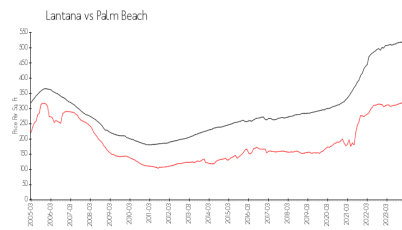

Market Information

Moorings 2 Lantana: $279/sq. ft.
Lantana: $313/sq. ft.

Lantana: $313/sq. ft.
Palm Beach: $475/sq. ft.

Inventory for Sale

Moorings 2 Lantana	4%
Lantana	6%
Palm Beach	3%

Avg. Time to Close Over Last 12 Months

Moorings 2 Lantana	69 days
Lantana	53 days
Palm Beach	56 days