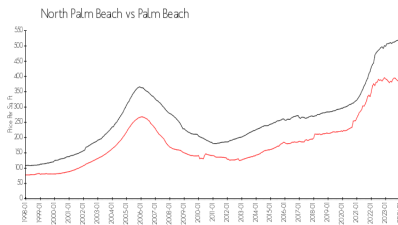

Market Information

Gemini Club: $291/sq. ft.
North Palm Beach: $385/sq. ft.

North Palm Beach: $385/sq. ft.
Palm Beach: $475/sq. ft.

Inventory for Sale

Gemini Club	5%
North Palm Beach	5%
Palm Beach	3%

Avg. Time to Close Over Last 12 Months

Gemini Club	16 days
North Palm Beach	68 days
Palm Beach	56 days