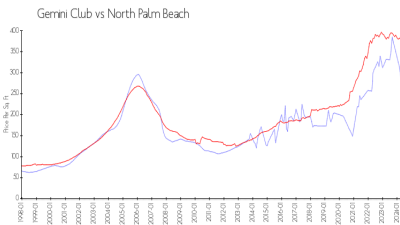

Market Information

Gemini Club: $291/sq. ft.
North Palm Beach: $385/sq. ft.

North Palm Beach: $385/sq. ft.
Palm Beach: $475/sq. ft.

Inventory for Sale

Gemini Club	5%
North Palm Beach	5%
Palm Beach	3%

Avg. Time to Close Over Last 12 Months

Gemini Club	16 days
North Palm Beach	68 days
Palm Beach	56 days