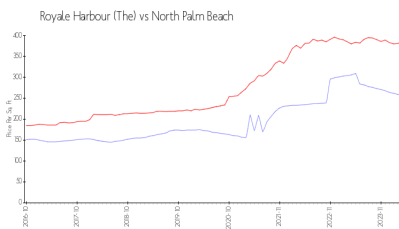

## Market Information

Royale Harbour (The): \$262/sq. ft.  
North Palm Beach: \$385/sq. ft.

North Palm Beach: \$385/sq. ft.  
Palm Beach: \$475/sq. ft.