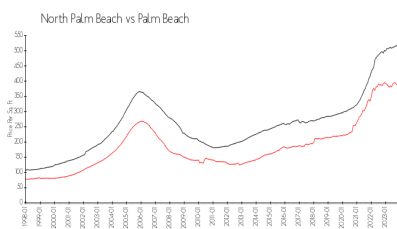

## Market Information

Royale Harbour (The): \$262/sq. ft.  
North Palm Beach: \$385/sq. ft.

North Palm Beach: \$385/sq. ft.  
Palm Beach: \$475/sq. ft.