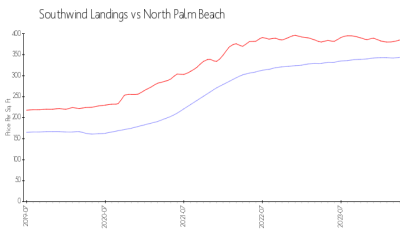

Southwind Landings

312 Southwind Dr, North Palm Beach, FL, Palm Beach 33408

Building Information

Number of units: 20
 Number of active listings for rent: 0
 Number of active listings for sale: 0
 Building inventory for sale:
 Number of sales over the last 12 months: 0%
 Number of sales over the last 6 months: 0
 Number of sales over the last 3 months: 0

Built in 1972 - 20 units - 2 floors

Market Information

Southwind Landings: \$344/sq. ft.
 North Palm Beach: \$385/sq. ft.

North Palm Beach: \$385/sq. ft.
 Palm Beach: \$475/sq. ft.

Inventory for Sale

Southwind Landings
 North Palm Beach
 0%%