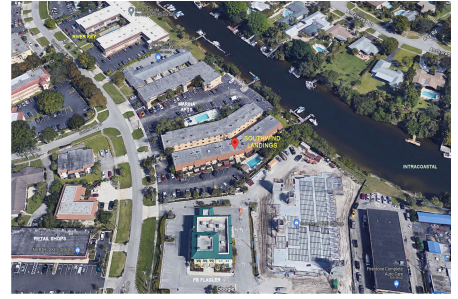

Southwind Landings

312 Southwind Dr, North Palm Beach, FL, Palm Beach 33408

Building Information

Number of units: 20
 Number of active listings for rent: 0
 Number of active listings for sale: 0
 Building inventory for sale:
 Number of sales over the last 12 months: 0%
 Number of sales over the last 6 months: 0
 Number of sales over the last 3 months: 0

Built in 1972 - 20 units - 2 floors

Market Information

Southwind Landings: \$344/sq. ft.
 North Palm Beach: \$385/sq. ft.

North Palm Beach: \$385/sq. ft.
 Palm Beach: \$475/sq. ft.

Inventory for Sale

Southwind Landings
 North Palm Beach
 0%%