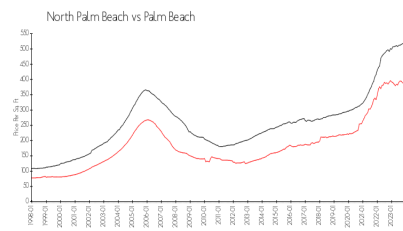

Built in 1972 - 20 units - 2 floors

Market Information

Southwind Landings: \$344/sq. ft.
 North Palm Beach: \$385/sq. ft.

North Palm Beach: \$385/sq. ft.
 Palm Beach: \$475/sq. ft.

Inventory for Sale

Southwind Landings
 North Palm Beach
 0%%