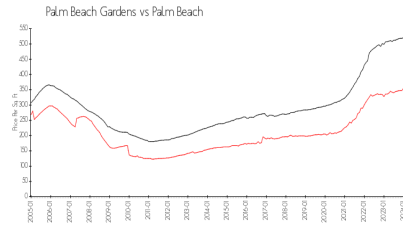

## Market Information

Cielo Townhomes: \$273/sq. ft.  
 Palm Beach Gardens: \$342/sq. ft.

Palm Beach Gardens: \$342/sq. ft.  
 Palm Beach: \$475/sq. ft.