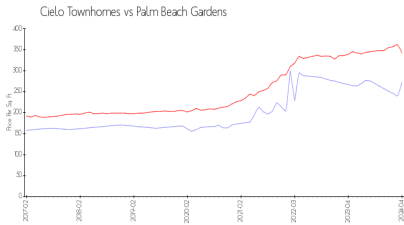

## Market Information

Cielo Townhomes: \$273/sq. ft.  
 Palm Beach Gardens: \$342/sq. ft.

Palm Beach Gardens: \$342/sq. ft.  
 Palm Beach: \$475/sq. ft.