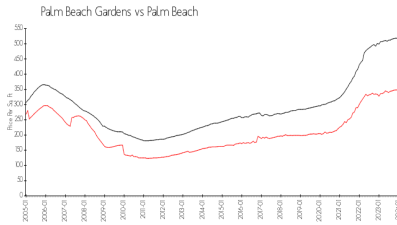

Fiore at the Gardens
 Address: 100 Myrtlewood Dr,
 Palm Beach Gardens, FL 33418
 Phone: +1 561-776-6262
<https://www.fioreatthegardens.com/>

Built in 2004 - 264 units - 3 floors

Market Information

Fiore at the Gardens: \$331/sq. ft.
 Palm Beach Gardens: \$342/sq. ft.