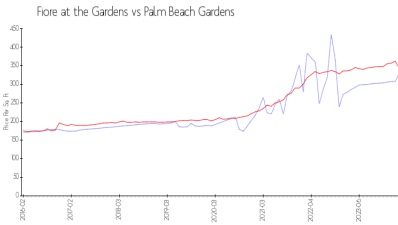

Market Information

Fiore at the Gardens: $331/sq. ft.
Palm Beach Gardens: $342/sq. ft.