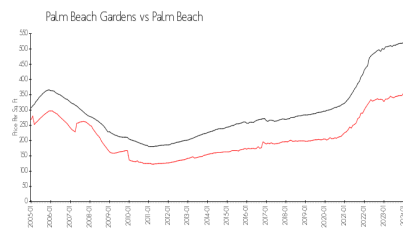

Market Information

Legends at the Gardens: $395/sq. ft.
Palm Beach Gardens: $342/sq. ft.

Palm Beach Gardens: $342/sq. ft.
Palm Beach: $475/sq. ft.

Inventory for Sale

Legends at the Gardens: 0%
Palm Beach Gardens: 2%
Palm Beach: 3%

Avg. Time to Close Over Last 12 Months

Legends at the Gardens: 32 days
Palm Beach Gardens: 47 days
Palm Beach: 56 days