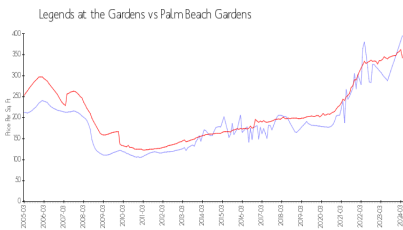

Market Information

Legends at the Gardens: $395/sq. ft.
Palm Beach Gardens: $342/sq. ft.

Palm Beach Gardens: $342/sq. ft.
Palm Beach: $475/sq. ft.

Inventory for Sale

Legends at the Gardens: 0%
Palm Beach Gardens: 2%
Palm Beach: 3%

Avg. Time to Close Over Last 12 Months

Legends at the Gardens: 32 days
Palm Beach Gardens: 47 days
Palm Beach: 56 days