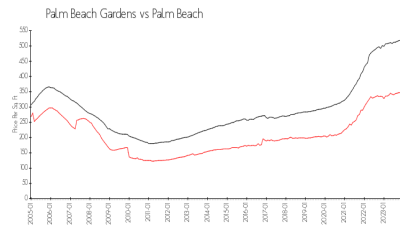

Built in 1988 - 76 units - 2 floors

Market Information

Meadowbrook at PGA: \$282/sq. ft.
Palm Beach Gardens: \$342/sq. ft.

Palm Beach Gardens: \$342/sq. ft.
Palm Beach: \$475/sq. ft.

Inventory for Sale

Meadowbrook at PGA
Palm Beach Gardens
0%