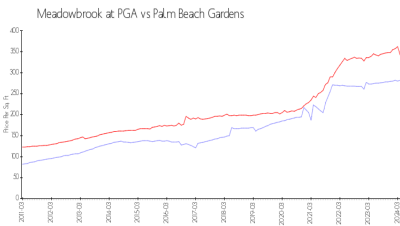

Meadowbrook at PGA

100-237 Cypress Point Dr, Palm Beach Gardens, FL, Palm Beach 33418

Building Information

Number of units:	76
Number of active listings for rent:	1
Number of active listings for sale:	0
Building inventory for sale:	
Number of sales over the last 12 months:	0%
Number of sales over the last 6 months:	3
Number of sales over the last 3 months:	1

Built in 1988 - 76 units - 2 floors

Market Information

Meadowbrook at PGA: \$282/sq. ft.
Palm Beach Gardens: \$342/sq. ft.

Palm Beach Gardens: \$342/sq. ft.
Palm Beach: \$475/sq. ft.

Inventory for Sale

Meadowbrook at PGA
Palm Beach Gardens
0%