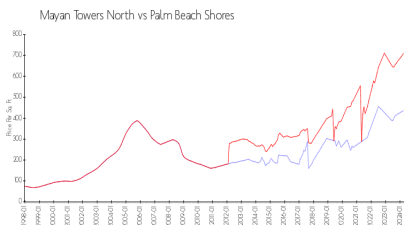

## Market Information

Mayan Towers North: \$437/sq. ft.  
Palm Beach Shores: \$710/sq. ft.

Palm Beach Shores: \$710/sq. ft.  
Palm Beach: \$475/sq. ft.