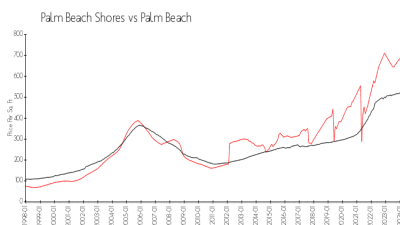

## Market Information

Mayan Towers North: \$437/sq. ft.  
Palm Beach Shores: \$710/sq. ft.

Palm Beach Shores: \$710/sq. ft.  
Palm Beach: \$475/sq. ft.