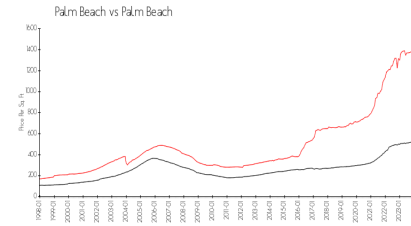

Market Information

2295 South Ocean: $517/sq. ft.
Palm Beach: $1459/sq. ft.

Palm Beach: $1459/sq. ft.
Palm Beach: $475/sq. ft.

Inventory for Sale

2295 South Ocean	3%
Palm Beach	4%
Palm Beach	3%

Avg. Time to Close Over Last 12 Months

2295 South Ocean	27 days
Palm Beach	81 days
Palm Beach	56 days