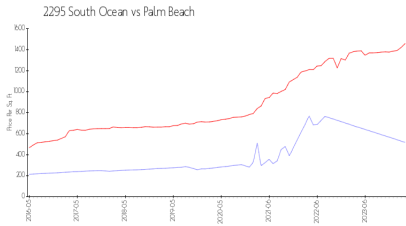

Market Information

2295 South Ocean: $517/sq. ft.
Palm Beach: $1459/sq. ft.

Palm Beach: $1459/sq. ft.
Palm Beach: $475/sq. ft.

Inventory for Sale

2295 South Ocean	3%
Palm Beach	4%
Palm Beach	3%

Avg. Time to Close Over Last 12 Months

2295 South Ocean	27 days
Palm Beach	81 days
Palm Beach	56 days