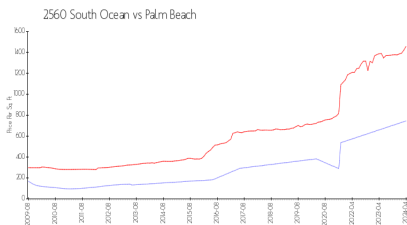

Market Information

2560 South Ocean: $745/sq. ft.
Palm Beach: $1459/sq. ft.