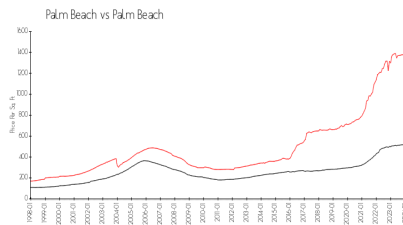

Palm Beach: \$1459/sq. ft.
 Palm Beach: \$475/sq. ft.

Inventory for Sale

2560 South Ocean	1%
Palm Beach	4%
Palm Beach	3%

Avg. Time to Close Over Last 12 Months

2560 South Ocean	147 days
Palm Beach	81 days
Palm Beach	56 days