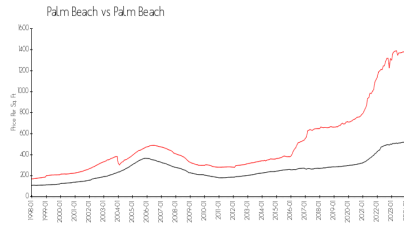

Eliot House Apartments
Address: 434 Chilean Ave,
Palm Beach, FL 33480
Phone: +1 561-655-6322

Built in 1980 - 22 units - 7 floors

Market Information

Eliot House: \$1823/sq. ft.
Palm Beach: \$1459/sq. ft.

Palm Beach: \$1459/sq. ft.
Palm Beach: \$475/sq. ft.