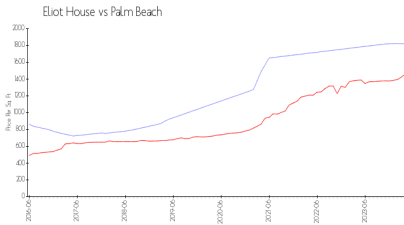

Eliot House

434 Chilean Ave, Palm Beach, FL, Palm Beach 33480

Building Information

Number of units: 22
Number of active listings for rent: 1
Number of active listings for sale: 0
Building inventory for sale:
Number of sales over the last 12 months: 0%%
Number of sales over the last 6 months: 0
Number of sales over the last 3 months: 0

Eliot House Apartments
Address: 434 Chilean Ave,
Palm Beach, FL 33480
Phone: +1 561-655-6322

Built in 1980 - 22 units - 7 floors

Market Information

Eliot House: \$1823/sq. ft.
Palm Beach: \$1459/sq. ft.

Palm Beach: \$1459/sq. ft.
Palm Beach: \$475/sq. ft.