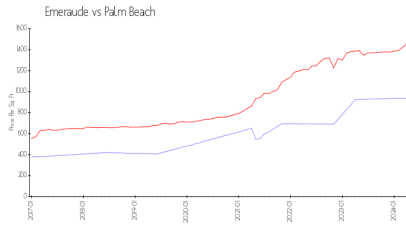

Market Information

Emeraude: $939/sq. ft.
Palm Beach: $1459/sq. ft.