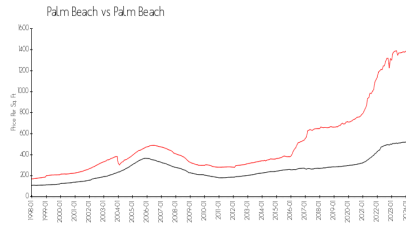

Palm Beach: \$1459/sq. ft.
Palm Beach: \$475/sq. ft.

Inventory for Sale

Emeraude
Palm Beach
0%%

Palm Beach

Avg. Time to Close Over Last 12 Months

Emeraude 8 days
Palm Beach 81 days
Palm Beach 56 days