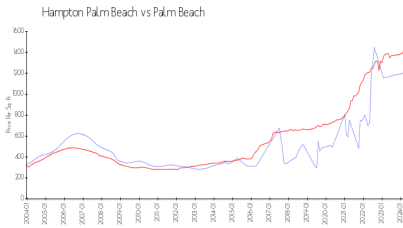

Market Information

Hampton Palm Beach: $1209/sq. ft.
Palm Beach: $1459/sq. ft.