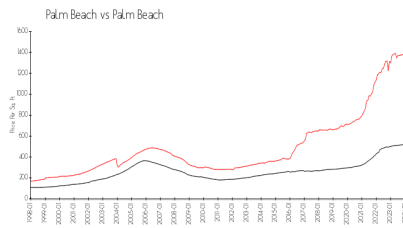

Palm Beach: \$1459/sq. ft.
 Palm Beach: \$475/sq. ft.

Inventory for Sale

Hampton Palm Beach	13%
Palm Beach	4%
Palm Beach	3%

Avg. Time to Close Over Last 12 Months

Hampton Palm Beach	120 days
Palm Beach	81 days
Palm Beach	56 days