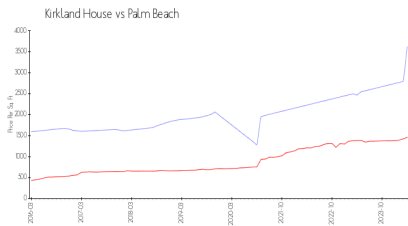

Kirkland House

101 Worth Ave, Palm Beach, FL, Palm Beach 33480

Building Information

Number of units:	20
Number of active listings for rent:	0
Number of active listings for sale:	1
Building inventory for sale:	5%
Number of sales over the last 12 months:	1
Number of sales over the last 6 months:	1
Number of sales over the last 3 months:	1

Built in 1974 - 20 units - 6 floors

Market Information

Kirkland House: \$3612/sq. ft.
 Palm Beach: \$1459/sq. ft.

Palm Beach: \$1459/sq. ft.
 Palm Beach: \$475/sq. ft.

Inventory for Sale

Kirkland House	5%
Palm Beach	4%
Palm Beach	3%