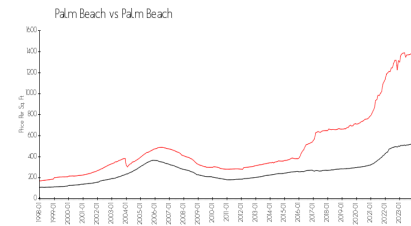

Kirkland House

101 Worth Ave, Palm Beach, FL, Palm Beach 33480

Building Information

Number of units:	20
Number of active listings for rent:	0
Number of active listings for sale:	1
Building inventory for sale:	5%
Number of sales over the last 12 months:	1
Number of sales over the last 6 months:	1
Number of sales over the last 3 months:	1

Built in 1974 - 20 units - 6 floors

Market Information

Kirkland House: \$3612/sq. ft.
 Palm Beach: \$1459/sq. ft.

Palm Beach: \$1459/sq. ft.
 Palm Beach: \$475/sq. ft.

Inventory for Sale

Kirkland House	5%
Palm Beach	4%
Palm Beach	3%