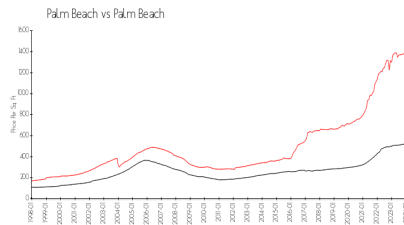

Palm Beach: \$1459/sq. ft.
Palm Beach: \$475/sq. ft.

Inventory for Sale

Lake Towers	6%
Palm Beach	4%
Palm Beach	3%

Avg. Time to Close Over Last 12 Months

Lake Towers	131 days
Palm Beach	81 days
Palm Beach	56 days