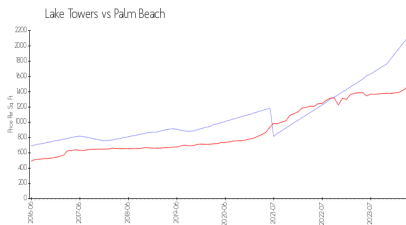

Market Information

Lake Towers: $2103/sq. ft.
Palm Beach: $1459/sq. ft.