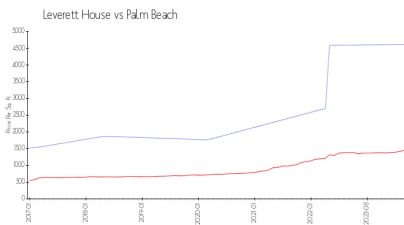

Leverett House

110 Sunset Ave, Palm Beach, FL, Palm Beach 33480

Building Information

Number of units: 20
 Number of active listings for rent: 0
 Number of active listings for sale: 0
 Building inventory for sale:
 Number of sales over the last 12 months: 0%
 Number of sales over the last 6 months: 0
 Number of sales over the last 3 months: 0

Leverett House Condominium Association, Inc
 120 Sunset Avenue
 Palm Beach, FL 33480
 Phone: (561) 655-6472
 Phone: (561) 655-6801

Built in 1982 - 20 units - 4 floors

Market Information

Leverett House: \$4611/sq. ft.
 Palm Beach: \$1459/sq. ft.