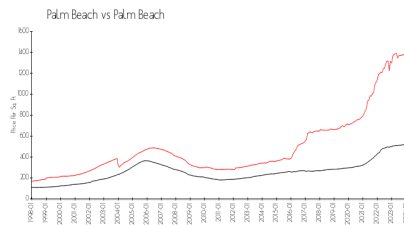

Palm Beach: \$1459/sq. ft.
 Palm Beach: \$475/sq. ft.

Inventory for Sale

Leverett House
 Palm Beach
 0%%

Palm Beach

Avg. Time to Close Over Last 12 Months

Leverett House n/a
 Palm Beach 81 days
 Palm Beach 56 days