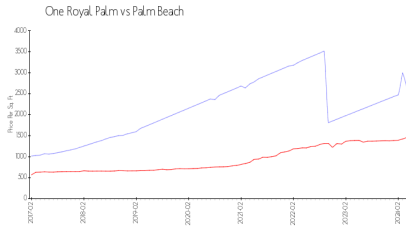

One Royal Palm Way
 Address: 100 Royal Palm Way,
 Palm Beach, FL 33480
 Phone: +1 561-655-3326

Built in 1986 - 37 units - 5 floors

Market Information

One Royal Palm: \$2632/sq. ft.
 Palm Beach: \$1459/sq. ft.