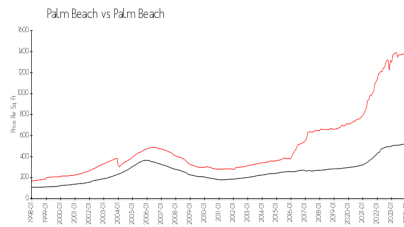

Palm Beach: \$1459/sq. ft.
 Palm Beach: \$475/sq. ft.

Inventory for Sale

| | |
|----------------|----|
| One Royal Palm | 8% |
| Palm Beach | 4% |
| Palm Beach | 3% |

Avg. Time to Close Over Last 12 Months