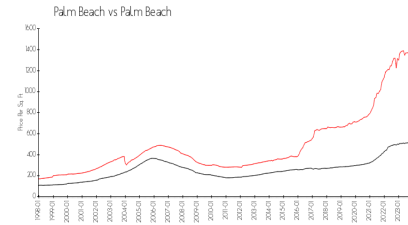

## Market Information

Palm Beach	\$592/sq. ft.	Palm Beach:	\$1459/sq. ft.
Whitehouse 3:		Palm Beach:	\$475/sq. ft.
Palm Beach:	\$1459/sq. ft.		