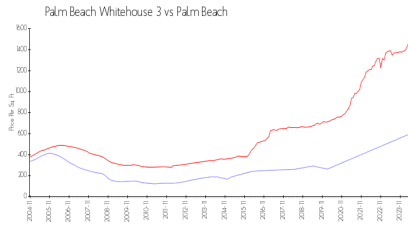

## Market Information

Palm Beach	\$592/sq. ft.	Palm Beach:	\$1459/sq. ft.
Whitehouse 3:		Palm Beach:	\$475/sq. ft.
Palm Beach:	\$1459/sq. ft.		