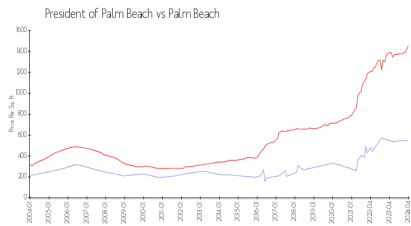

Market Information

President of Palm Beach: $550/sq. ft.
Palm Beach: $1459/sq. ft.

Palm Beach: $1459/sq. ft.
Palm Beach: $475/sq. ft.

Inventory for Sale

President of Palm Beach
Palm Beach
0% %

Palm Beach

Avg. Time to Close Over Last 12 Months

President of Palm Beach: 57 days
Palm Beach: 81 days
Palm Beach: 56 days