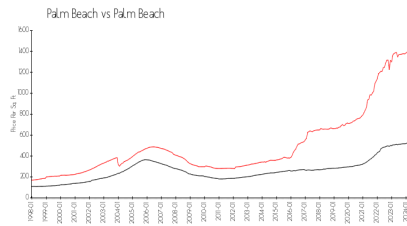

Market Information

President of Palm Beach: $550/sq. ft.
Palm Beach: $1459/sq. ft.

Palm Beach: $1459/sq. ft.
Palm Beach: $475/sq. ft.

Inventory for Sale

President of Palm Beach
Palm Beach
0% %

Palm Beach

Avg. Time to Close Over Last 12 Months

President of Palm Beach: 57 days
Palm Beach: 81 days
Palm Beach: 56 days