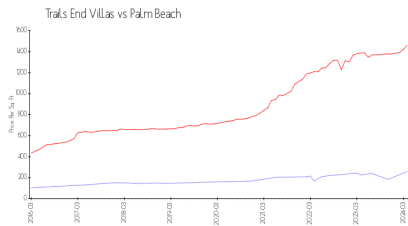

Built in 1972 - 66 units - 2 floors

Market Information

Trails End Villas: \$259/sq. ft.
Palm Beach: \$1459/sq. ft.

Palm Beach: \$1459/sq. ft.
Palm Beach: \$475/sq. ft.

Inventory for Sale

Trails End Villas	1%
Palm Beach	4%
Palm Beach	3%