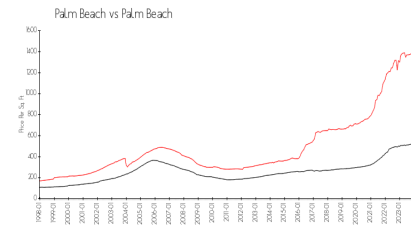

Built in 1972 - 66 units - 2 floors

Market Information

Trails End Villas: \$259/sq. ft.
Palm Beach: \$1459/sq. ft.

Palm Beach: \$1459/sq. ft.
Palm Beach: \$475/sq. ft.

Inventory for Sale

Trails End Villas	1%
Palm Beach	4%
Palm Beach	3%