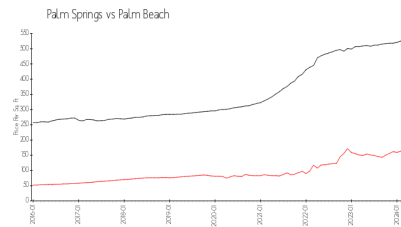

## Market Information

Village Green: \$176/sq. ft.  
Palm Springs: \$176/sq. ft.

Palm Springs: \$176/sq. ft.  
Palm Beach: \$475/sq. ft.