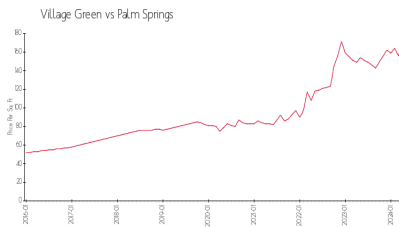

## Market Information

Village Green: \$176/sq. ft.  
Palm Springs: \$176/sq. ft.

Palm Springs: \$176/sq. ft.  
Palm Beach: \$475/sq. ft.