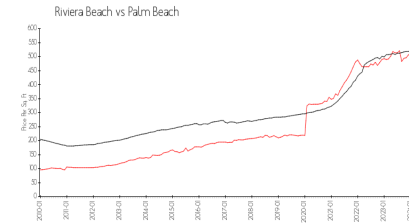

Marina Grande

2640 Lake Shore Dr, Riviera Beach, FL, Palm Beach 33404

Building Information

Number of units:	349
Number of active listings for rent:	8
Number of active listings for sale:	10
Building inventory for sale:	2%
Number of sales over the last 12 months:	18
Number of sales over the last 6 months:	6
Number of sales over the last 3 months:	5

Marina Grande
2650 Lake Shore Drive # 106
Riviera Beach, FL33404
(561) 842-1699

Built in 2007 - 349 units - 26 floors

Market Information

Marina Grande: \$435/sq. ft.
Riviera Beach: \$564/sq. ft.

Riviera Beach: \$564/sq. ft.
Palm Beach: \$475/sq. ft.