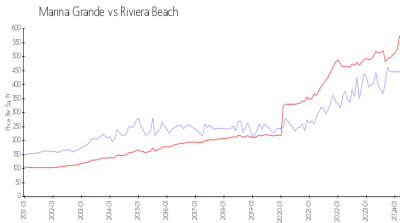

Marina Grande
2650 Lake Shore Drive # 106
Riviera Beach, FL33404
(561) 842-1699

Built in 2007 - 349 units - 26 floors

Market Information

Marina Grande: \$435/sq. ft.
Riviera Beach: \$564/sq. ft.

Riviera Beach: \$564/sq. ft.
Palm Beach: \$475/sq. ft.