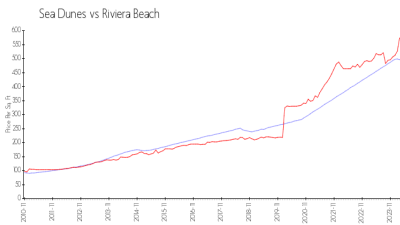

Sea Dunes
5400 N Ocean Dr,
Riviera Beach, FL 33404
(561) 844-4717

Built in 1969 - 32 units - 8 floors

Market Information

Sea Dunes: \$500/sq. ft.
Riviera Beach: \$564/sq. ft.

Riviera Beach: \$564/sq. ft.
Palm Beach: \$475/sq. ft.