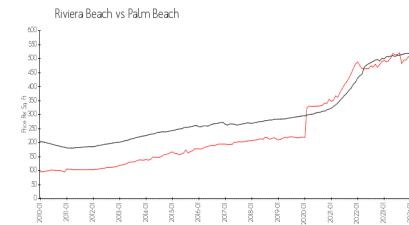

Sea Dunes

5400 N Ocean Dr, Riviera Beach, FL, Palm Beach 33404

Building Information

Number of units: 32
Number of active listings for rent: 0
Number of active listings for sale: 0
Building inventory for sale:
Number of sales over the last 12 months: 0%
Number of sales over the last 6 months: 2
Number of sales over the last 3 months: 0

Sea Dunes
5400 N Ocean Dr,
Riviera Beach, FL 33404
(561) 844-4717

Built in 1969 - 32 units - 8 floors

Market Information

Sea Dunes: \$500/sq. ft.
Riviera Beach: \$564/sq. ft.

Riviera Beach: \$564/sq. ft.
Palm Beach: \$475/sq. ft.