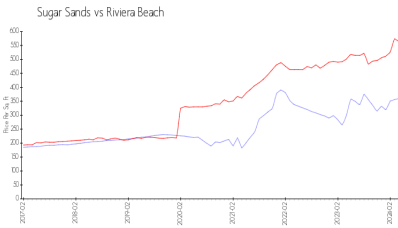

Market Information

Sugar Sands: $360/sq. ft.
Riviera Beach: $564/sq. ft.

Riviera Beach: $564/sq. ft.
Palm Beach: $475/sq. ft.

Inventory for Sale

Sugar Sands	4%
Riviera Beach	3%
Palm Beach	3%

Avg. Time to Close Over Last 12 Months

Sugar Sands	72 days
Riviera Beach	79 days
Palm Beach	56 days