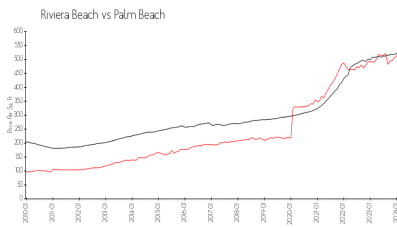

Market Information

Sugar Sands: $360/sq. ft.
Riviera Beach: $564/sq. ft.

Riviera Beach: $564/sq. ft.
Palm Beach: $475/sq. ft.

Inventory for Sale

Sugar Sands	4%
Riviera Beach	3%
Palm Beach	3%

Avg. Time to Close Over Last 12 Months

Sugar Sands	72 days
Riviera Beach	79 days
Palm Beach	56 days