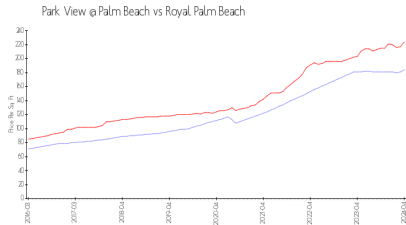

## Market Information

Park View @ Palm Beach:	\$184/sq. ft.	Royal Palm Beach:	\$224/sq. ft.
Royal Palm Beach:	\$224/sq. ft.	Palm Beach:	\$475/sq. ft.