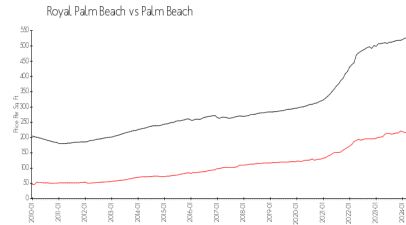

## Market Information

Park View @ Palm Beach:	\$184/sq. ft.	Royal Palm Beach:	\$224/sq. ft.
Royal Palm Beach:	\$224/sq. ft.	Palm Beach:	\$475/sq. ft.