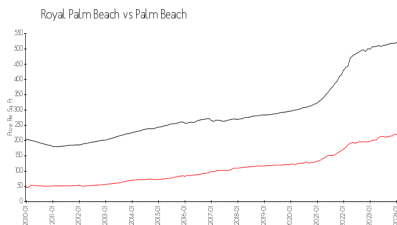

Shoma Townhomes at Royal Palm

1901-4205 Shoma Dr, Royal Palm Beach, FL, Palm Beach 33414

Building Information

Number of units:	193
Number of active listings for rent:	6
Number of active listings for sale:	6
Building inventory for sale:	3%
Number of sales over the last 12 months:	9
Number of sales over the last 6 months:	3
Number of sales over the last 3 months:	0

Shoma At Royal Palm Condo Assn Inc
 2300 Shoma Dr
 Royal Palm Beach, FL 33414
 Phone: (561) 795-2640

Built in 2006 - 193 units - 3 floors

Market Information

Shoma Townhomes at \$185/sq. ft.	Royal Palm Beach: \$224/sq. ft.
Royal Palm:	Palm Beach: \$475/sq. ft.
Royal Palm Beach: \$224/sq. ft.	