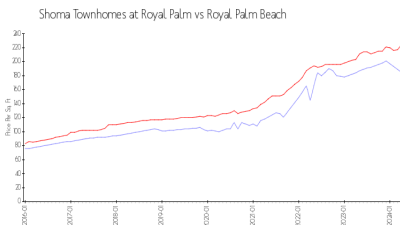

Shoma Townhomes at Royal Palm

1901-4205 Shoma Dr, Royal Palm Beach, FL, Palm Beach 33414

Building Information

Number of units:	193
Number of active listings for rent:	6
Number of active listings for sale:	6
Building inventory for sale:	3%
Number of sales over the last 12 months:	9
Number of sales over the last 6 months:	3
Number of sales over the last 3 months:	0

Shoma At Royal Palm Condo Assn Inc
 2300 Shoma Dr
 Royal Palm Beach, FL 33414
 Phone: (561) 795-2640

Built in 2006 - 193 units - 3 floors

Market Information

Shoma Townhomes at \$185/sq. ft.	Royal Palm Beach: \$224/sq. ft.
Royal Palm:	Palm Beach: \$475/sq. ft.
Royal Palm Beach: \$224/sq. ft.	