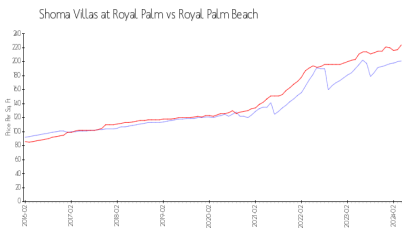

## Market Information

Shoma Villas at Royal Palm: \$201/sq. ft.  
 Royal Palm Beach: \$224/sq. ft.

Royal Palm Beach: \$224/sq. ft.  
 Palm Beach: \$475/sq. ft.