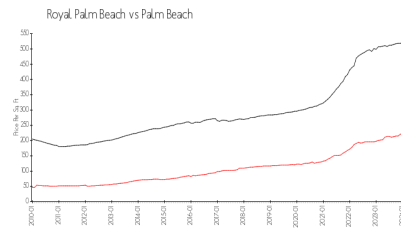

## Market Information

Shoma Villas at Royal Palm: \$201/sq. ft.  
 Royal Palm Beach: \$224/sq. ft.

Royal Palm Beach: \$224/sq. ft.  
 Palm Beach: \$475/sq. ft.